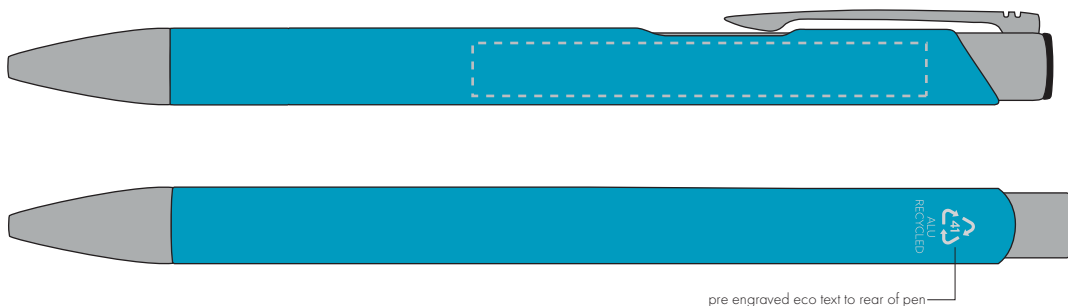

Your Ref:
Our Ref:

Quantity:
Version: 1

Product Code: TPC982001
Product Colour: CYAN

PRINTING CONCERNS:

We stock this item in the following colours

**PANTONE REFERENCE(S)**

- Colour 1
- Colour 2
- Colour 3
- Colour 4

ARTWORK SCALE 100%

ARTWORK SCALE 100%

Side Print Area:
60mm x 7mm

pre engraved eco text to rear of pen

Product Image for visualisation
- colours may vary

The dashed line is to demonstrate print area and will not appear on your printed item